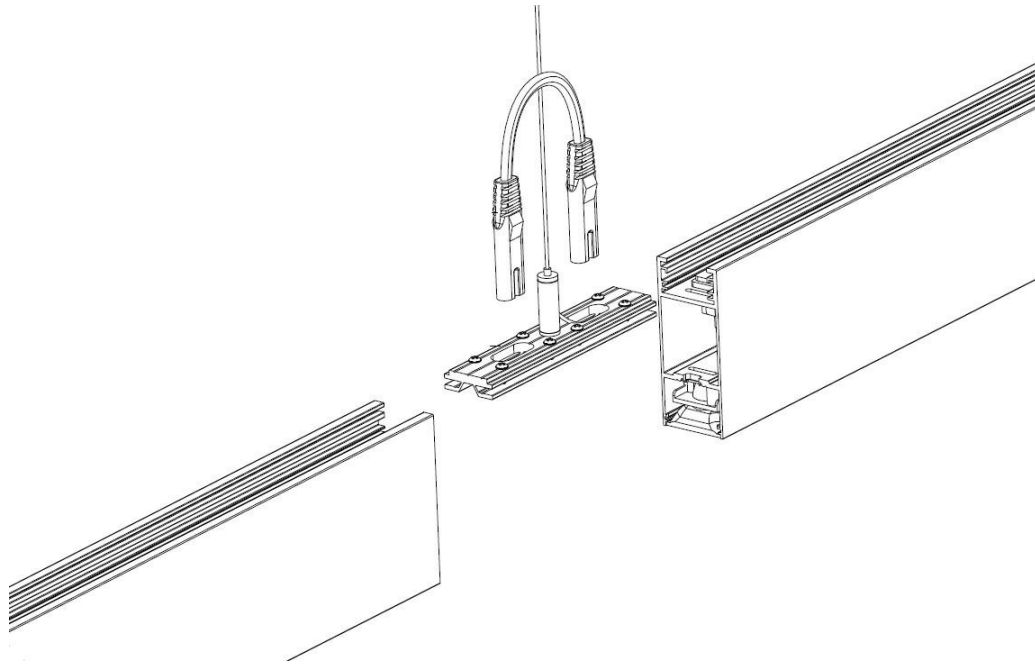

CRE71 Anti-glare LED Linear Light

-Slim and exquisite lighting solution

CRE71 LED linear light is specially designed for high-end office, hotel and restaurant. As a main office lighting fixtures, we are trying to make it become a common product, but it's unique. Smooth and linear body structure with thin end cap gets balance of slim and exquisite. The Optical system enlarges the lighting-emitting surface to ensure optimum visual comfort. You can select the suspending or ceiling mounted installation according the application.

Application

Office, Hotel, Restaurant, Bar, Retail

Specification

Model	CRE71030, CRE71040	LED	Middle power , 3030
Power	30W, 40W	Operating temperature range	+10 < Ta < 40°C
Input	AC1000-240V	Beam angle	15°, 30°, 45°
Material	Housing:6061 aluminum, Diffuser cover: PC	CCT	3000K , 4000K , 5000K,
IP grade	IP20	CRI	Ra>80
Color	White , black	PF	>0.93
Finish	Powder Painting	Dimming mode	0-10V,Dali,2.4G optional
Driver	integrated	L70	30000h@25°C
Installation	Suspending , Ceiling mounted	Warranty	3 years

Dimensional drawing

Photometric data

Arrangement:

1. Seamless splicing

2. Other types

General information

Model ¹	Order code	Product name	Power	Lumen	CCT	CRI ²	Install ³
CRE71030	1-146-00251	CRE71 LED linear light	30W	2700lm	6000K	Ra>80	Suspending
	1-145-00251	CRE71 LED linear light	30W	2700lm	5000K	Ra>80	Suspending
	1-144-00251	CRE71 LED linear light	30W	2700lm	4000K	Ra>80	Suspending
	1-143-00251	CRE71 LED linear light	30W	2700lm	3000K	Ra>80	Suspending
CRE71040U	1-146-00256	CRE71 LED linear light	30+10W	3600lm	6000K	Ra>80	Suspending
	1-145-00256	CRE71 LED linear light	30+10W	3600lm	5000K	Ra>80	Suspending
	1-144-00256	CRE71 LED linear light	30+10W	3600lm	4000K	Ra>80	Suspending
	1-143-00256	CRE71 LED linear light	30+10W	3600lm	3000K	Ra>80	Suspending