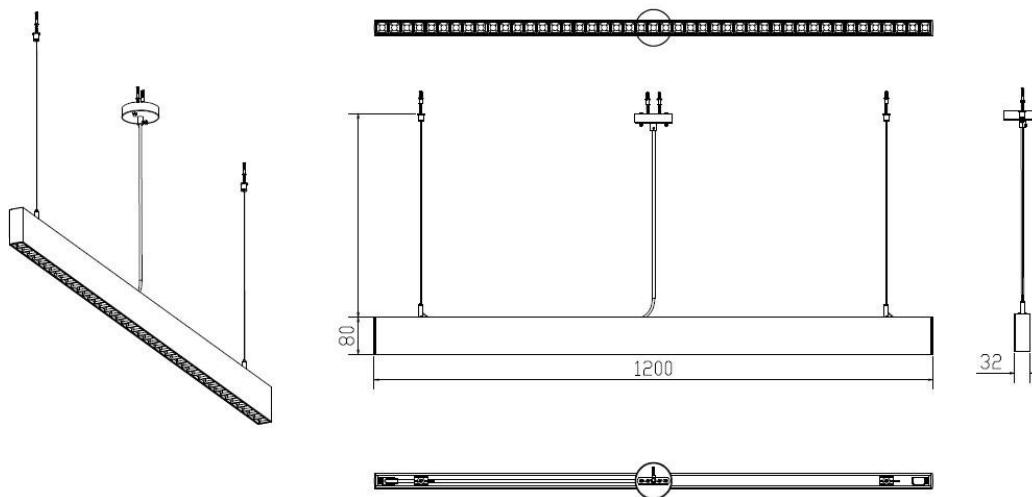

CRE71 Anti-glare LED Linear Light

-Slim and exquisite lighting solution

CRE71 LED linear light is specially designed for high-end office, hotel and restaurant. As a main office lighting fixtures, we are trying to make it become a common product, but it's unique. Smooth and linear body structure with thin end cap gets balance of slim and exquisite. The Optical system enlarges the lighting-emitting surface to ensure optimum visual comfort. You can select the suspending or ceiling mounted installation according the application.

Application

Office, Hotel, Restaurant, Bar, Retail

Specification

Model	CRE71030, CRE71040	LED	Middle power , 3030
Power	30W, 40W	Operating temperature range	+10 < Ta < 40°C
Input	AC1000-240V	Beam angle	15°, 30°, 45°
Material	Housing:6061 aluminum, Diffuser cover: PC	CCT	3000K , 4000K , 5000K,
IP grade	IP20	CRI	Ra>80
Color	White , black	PF	>0.93
Finish	Powder Painting	Dimming mode	0-10V,Dali,2.4G optional
Driver	integrated	L70	30000h@25°C
Installation	Suspending , Ceiling mounted	Warranty	3 years

Dimensional drawing

Photometric data

Arrangement:

1. Seamless splicing

2. Other types

General information

Model ¹	Order code	Product name	Power	Lumen	CCT	CRI ²	Install ³
CRE71030	1-146-00251	CRE71 LED linear light	30W	2700lm	6000K	Ra>80	Suspending
	1-145-00251	CRE71 LED linear light	30W	2700lm	5000K	Ra>80	Suspending
	1-144-00251	CRE71 LED linear light	30W	2700lm	4000K	Ra>80	Suspending
	1-143-00251	CRE71 LED linear light	30W	2700lm	3000K	Ra>80	Suspending
CRE71040U	1-146-00256	CRE71 LED linear light	30+10W	3600lm	6000K	Ra>80	Suspending
	1-145-00256	CRE71 LED linear light	30+10W	3600lm	5000K	Ra>80	Suspending
	1-144-00256	CRE71 LED linear light	30+10W	3600lm	4000K	Ra>80	Suspending
	1-143-00256	CRE71 LED linear light	30+10W	3600lm	3000K	Ra>80	Suspending