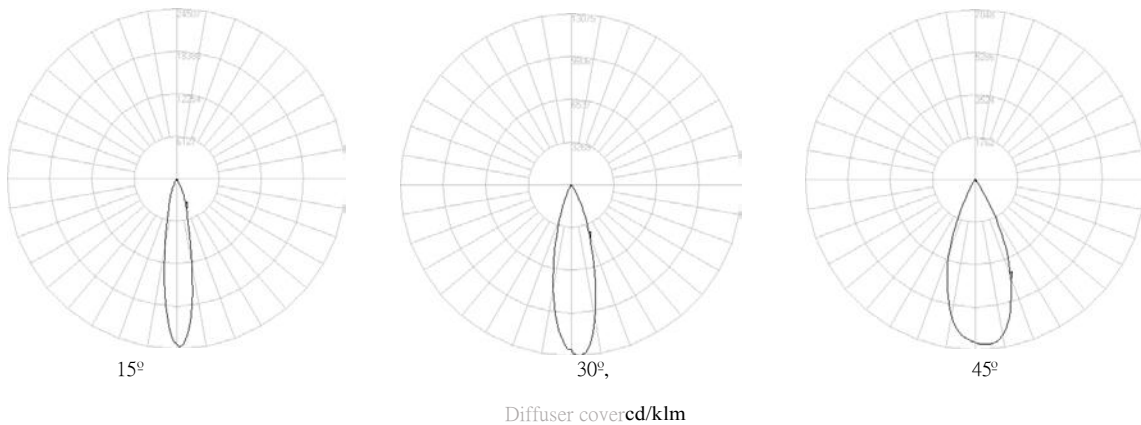

Application

Office, Hotel, Restaurant, Bar, Retail

Specification

Model	CRE71030, CRE71040	LED	Middle power , 3030
Power	30W, 40W	Operating temperature range	+10 < Ta < 40°C
Input	AC1000-240V	Beam angle	15°, 30°, 45°
Material	Housing:6061 aluminum, Diffuser cover: PC	CCT	3000K , 4000K , 5000K,
IP grade	IP20	CRI	Ra>80
Color	White , black	PF	>0.93
Finish	Powder Painting	Dimming mode	0-10V,Dali,2.4G optional
Driver	integrated	L70	30000h@25°C
Installation	Suspending , Ceiling mounted	Warranty	3 years

Dimensional drawing

Photometric data

Arrangement:

1. Seamless splicing

2. Other types

General information

Model ¹	Order code	Product name	Power	Lumen	CCT	CRI ²	Install ³
CRE71030	1-146-00251	CRE71 LED linear light	30W	2700lm	6000K	Ra>80	Suspending
	1-145-00251	CRE71 LED linear light	30W	2700lm	5000K	Ra>80	Suspending
	1-144-00251	CRE71 LED linear light	30W	2700lm	4000K	Ra>80	Suspending
	1-143-00251	CRE71 LED linear light	30W	2700lm	3000K	Ra>80	Suspending
CRE71040U	1-146-00256	CRE71 LED linear light	30+10W	3600lm	6000K	Ra>80	Suspending
	1-145-00256	CRE71 LED linear light	30+10W	3600lm	5000K	Ra>80	Suspending
	1-144-00256	CRE71 LED linear light	30+10W	3600lm	4000K	Ra>80	Suspending
	1-143-00256	CRE71 LED linear light	30+10W	3600lm	3000K	Ra>80	Suspending