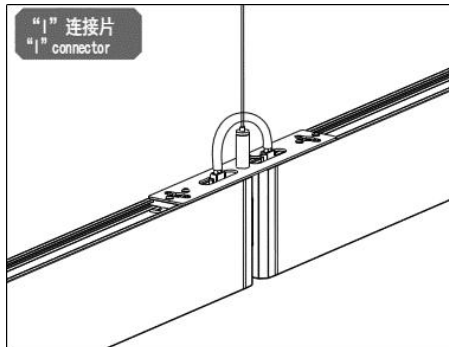

Dimensional drawing

Photometric data

Arrangement:

1. Seamless splicing

2. Other types

General information

Model ¹	Order code	Product name	Power	Lumen	CCT	CRI ²	Install ³
CRE71030	1-146-00251	CRE71 LED linear light	30W	2700lm	6000K	Ra>80	Suspending
	1-145-00251	CRE71 LED linear light	30W	2700lm	5000K	Ra>80	Suspending
	1-144-00251	CRE71 LED linear light	30W	2700lm	4000K	Ra>80	Suspending
	1-143-00251	CRE71 LED linear light	30W	2700lm	3000K	Ra>80	Suspending
CRE71040U	1-146-00256	CRE71 LED linear light	30+10W	3600lm	6000K	Ra>80	Suspending
	1-145-00256	CRE71 LED linear light	30+10W	3600lm	5000K	Ra>80	Suspending
	1-144-00256	CRE71 LED linear light	30+10W	3600lm	4000K	Ra>80	Suspending
	1-143-00256	CRE71 LED linear light	30+10W	3600lm	3000K	Ra>80	Suspending