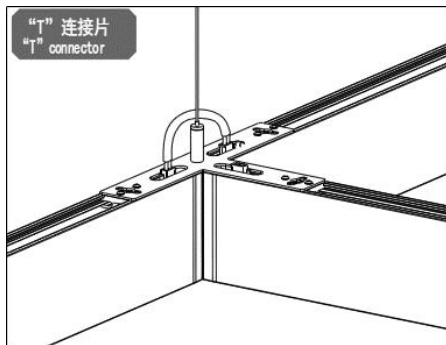

Dimensional drawing

Photometric data

Arrangement:

1. Seamless splicing

2. Other types

General information

Model ¹	Order code	Product name	Power	Lumen	CCT	CRI ²	Install ³
CRE71030	1-146-00251	CRE71 LED linear light	30W	2700lm	6000K	Ra>80	Suspending
	1-145-00251	CRE71 LED linear light	30W	2700lm	5000K	Ra>80	Suspending
	1-144-00251	CRE71 LED linear light	30W	2700lm	4000K	Ra>80	Suspending
	1-143-00251	CRE71 LED linear light	30W	2700lm	3000K	Ra>80	Suspending
CRE71040U	1-146-00256	CRE71 LED linear light	30+10W	3600lm	6000K	Ra>80	Suspending
	1-145-00256	CRE71 LED linear light	30+10W	3600lm	5000K	Ra>80	Suspending
	1-144-00256	CRE71 LED linear light	30+10W	3600lm	4000K	Ra>80	Suspending
	1-143-00256	CRE71 LED linear light	30+10W	3600lm	3000K	Ra>80	Suspending