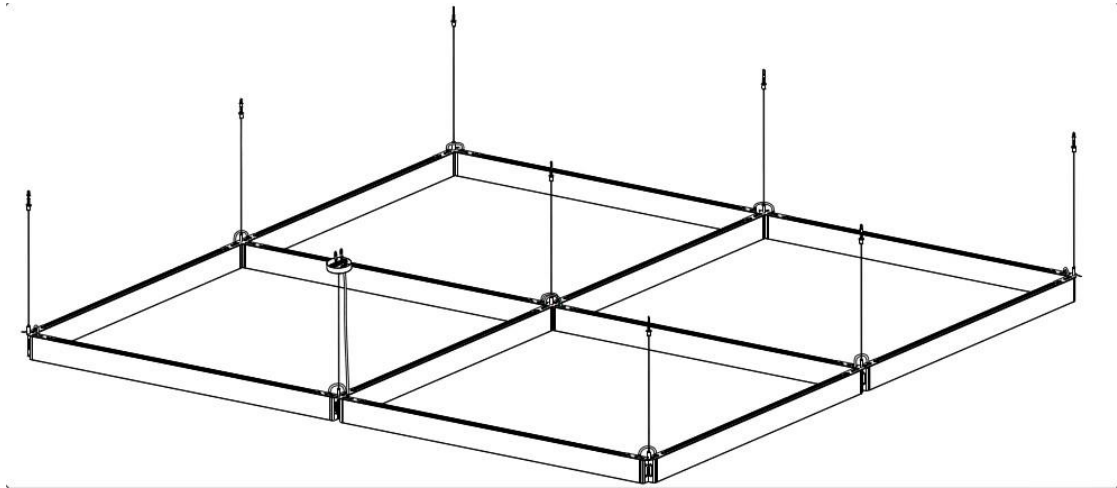

Application

Office, Hotel, Restaurant, Bar, Retail

Specification

Model	CRE71030, CRE71040	LED	Middle power , 3030
Power	30W, 40W	Operating temperature range	+10 < Ta < 40°C
Input	AC1000-240V	Beam angle	15°, 30°, 45°
Material	Housing:6061 aluminum, Diffuser cover: PC	CCT	3000K , 4000K , 5000K,
IP grade	IP20	CRI	Ra>80
Color	White , black	PF	>0.93
Finish	Powder Painting	Dimming mode	0-10V,Dali,2.4G optional
Driver	integrated	L70	30000h@25°C
Installation	Suspending , Ceiling mounted	Warranty	3 years

Dimensional drawing

Photometric data

Arrangement:

1. Seamless splicing

2. Other types

General information

Model ¹	Order code	Product name	Power	Lumen	CCT	CRI ²	Install ³
CRE71030	1-146-00251	CRE71 LED linear light	30W	2700lm	6000K	Ra>80	Suspending
	1-145-00251	CRE71 LED linear light	30W	2700lm	5000K	Ra>80	Suspending
	1-144-00251	CRE71 LED linear light	30W	2700lm	4000K	Ra>80	Suspending
	1-143-00251	CRE71 LED linear light	30W	2700lm	3000K	Ra>80	Suspending
CRE71040U	1-146-00256	CRE71 LED linear light	30+10W	3600lm	6000K	Ra>80	Suspending
	1-145-00256	CRE71 LED linear light	30+10W	3600lm	5000K	Ra>80	Suspending
	1-144-00256	CRE71 LED linear light	30+10W	3600lm	4000K	Ra>80	Suspending
	1-143-00256	CRE71 LED linear light	30+10W	3600lm	3000K	Ra>80	Suspending