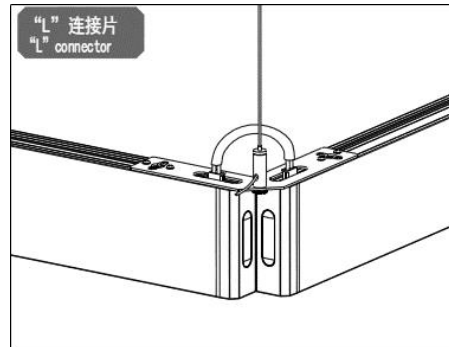

Dimensional drawing

Photometric data

Arrangement:

1. Seamless splicing

2. Other types

General information

Model ¹	Order code	Product name	Power	Lumen	CCT	CRI ²	Install ³
CRE71030	1-146-00251	CRE71 LED linear light	30W	2700lm	6000K	Ra>80	Suspending
	1-145-00251	CRE71 LED linear light	30W	2700lm	5000K	Ra>80	Suspending
	1-144-00251	CRE71 LED linear light	30W	2700lm	4000K	Ra>80	Suspending
	1-143-00251	CRE71 LED linear light	30W	2700lm	3000K	Ra>80	Suspending
CRE71040U	1-146-00256	CRE71 LED linear light	30+10W	3600lm	6000K	Ra>80	Suspending
	1-145-00256	CRE71 LED linear light	30+10W	3600lm	5000K	Ra>80	Suspending
	1-144-00256	CRE71 LED linear light	30+10W	3600lm	4000K	Ra>80	Suspending
	1-143-00256	CRE71 LED linear light	30+10W	3600lm	3000K	Ra>80	Suspending