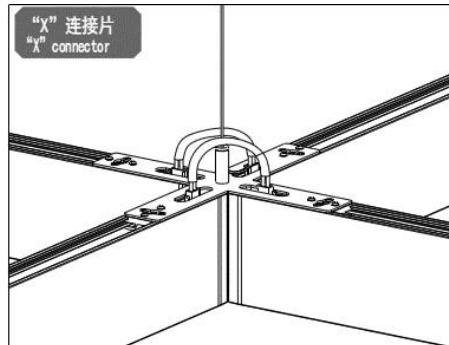

Dimensional drawing

Photometric data

Arrangement:

1. Seamless splicing

2. Other types

General information

Model ¹	Order code	Product name	Power	Lumen	CCT	CRI ²	Install ³
CRE71030	1-146-00251	CRE71 LED linear light	30W	2700lm	6000K	Ra>80	Suspending
	1-145-00251	CRE71 LED linear light	30W	2700lm	5000K	Ra>80	Suspending
	1-144-00251	CRE71 LED linear light	30W	2700lm	4000K	Ra>80	Suspending
	1-143-00251	CRE71 LED linear light	30W	2700lm	3000K	Ra>80	Suspending
CRE71040U	1-146-00256	CRE71 LED linear light	30+10W	3600lm	6000K	Ra>80	Suspending
	1-145-00256	CRE71 LED linear light	30+10W	3600lm	5000K	Ra>80	Suspending
	1-144-00256	CRE71 LED linear light	30+10W	3600lm	4000K	Ra>80	Suspending
	1-143-00256	CRE71 LED linear light	30+10W	3600lm	3000K	Ra>80	Suspending