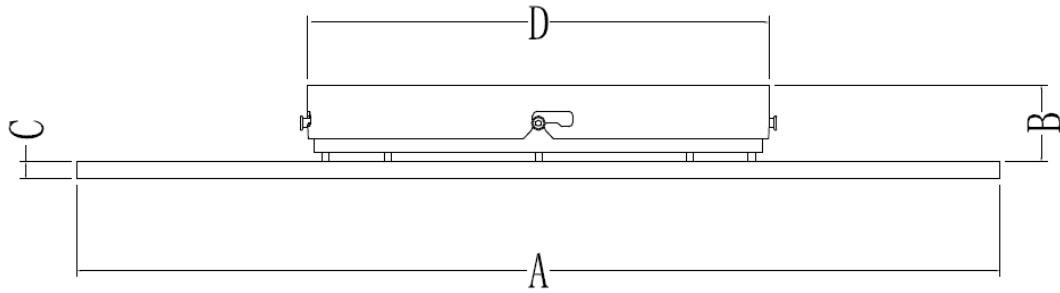

Ceiling mounted