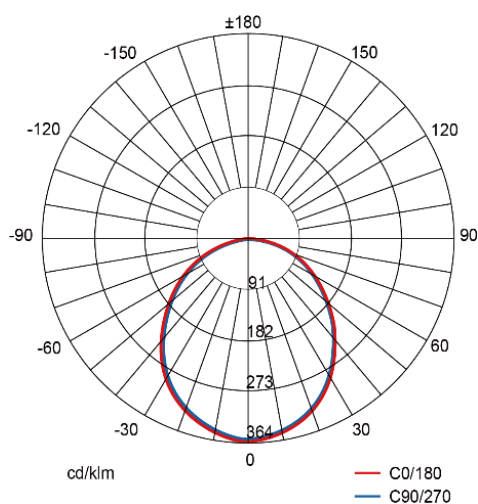

型号	A	B	C	D
PNX43	311mm	40mm	10mm	330mm
PNX44	408mm	55mm	10mm	428mm
PNX45	507mm	55mm	10mm	527mm
PNX46	604mm	55mm	10mm	624mm
PNX47	704mm	60mm	14.5mm	724mm
PNX48	800mm	60mm	14.5mm	820mm
PNX49	900mm	65mm	14.5mm	920mm
PNX41	1000mm	65mm	14.5mm	1020mm
PNX40	1196mm	65mm	14.5mm	1220mm

Photometric data

General information

Model	Order code	Product name	Power	Lumen	CCT	CRI¹	Install²
PNX43014	114500039	PNX4 R300 LED Panel Light	14W	1120lm	5000K	Ra>80	Suspending
	114400039	PNX4 R300 LED Panel Light	14W	1120lm	4000K	Ra>80	Suspending
	114300039	PNX4 R300 LED Panel Light	14W	1050lm	3000K	Ra>80	Suspending
PNX44024	114500059	PNX4 R400 LED Panel Light	24W	1900lm	5000K	Ra>80	Suspending
	114400059	PNX4 R400 LED Panel Light	24W	1900lm	4000K	Ra>80	Suspending
	114300059	PNX4 R400 LED Panel Light	24W	1800lm	3000K	Ra>80	Suspending
PNX44036	114500060	PNX4 R400 LED Panel Light	36W	2800lm	5000K	Ra>80	Suspending
	114400060	PNX4 R400 LED Panel Light	36W	2800lm	4000K	Ra>80	Suspending
	114300060	PNX4 R400 LED Panel Light	36W	2700lm	3000K	Ra>80	Suspending
PNX45036	114500040	PNX4 R500 LED Panel Light	36W	3000lm	5000K	Ra>80	Suspending
	114400040	PNX4 R500 LED Panel Light	36W	3000lm	4000K	Ra>80	Suspending