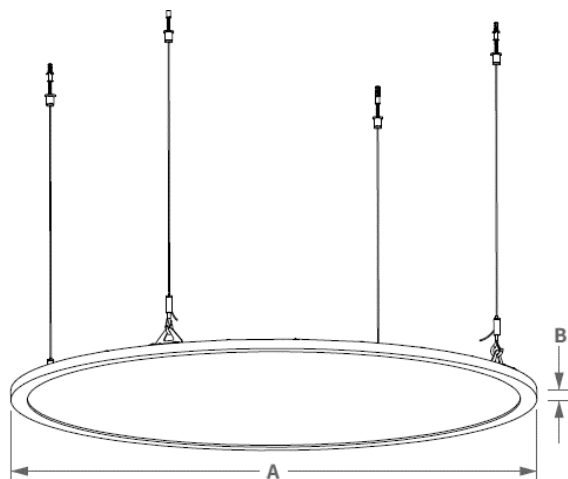

- **Stylish**

Slim and compact

LED+LGP technology results in slim luminaires-the housing is a mere 13mm.

Delicate process

The luminaires' body is engraved from the block of aluminum using CNC machine, so that the housing is precise and smooth.

Dimensional drawing

Suspending

型号	A	B
PNX43	311mm	10mm
PNX44	408mm	10mm
PNX45	507mm	10mm
PNX46	604mm	10mm
PNX47	704mm	14.5mm
PNX48	800mm	14.5mm
PNX49	900mm	14.5mm
PNX41	1000mm	14.5mm
PNX40	1196mm	14.5mm