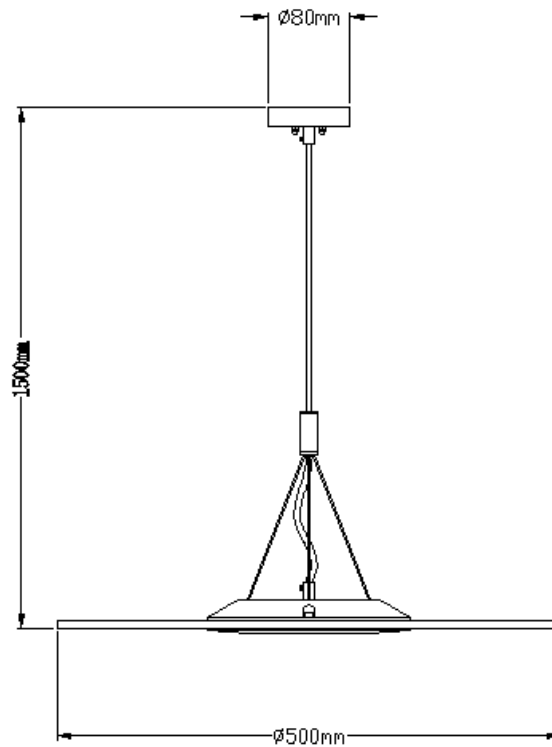

Application

Office, Meeting Room, Coffee Bar,
Tea Bar, Restaurant

Specification

Model	PDX45024	LED	Middle power , 2835
Power consumption	24W	Optical	Nano light guide plate
Input	AC100-240V	Beam angle	360°
Material	Housing:6063 aluminum, PMMA	CCT	3000-6000K
IP grade	IP20	CRI	Ra>80
Color	Silver grey	PF	>0.93
Finish	anodizing	Driver	integrated
Installation	suspending	installation	
Operating temperature	-20 < Ta < 40°C	L70	30000h@25°C
		Warranty	3years

Dimensional drawing

Accessory

Remote-Controller

General information

Model	Order code	Product name	Power	Lumen	CCT	CRI ¹	Install
PDX45024	114C00206	PDX4 Round clear pendant light	24W	1920lm	3000-6000K	Ra>80	suspending