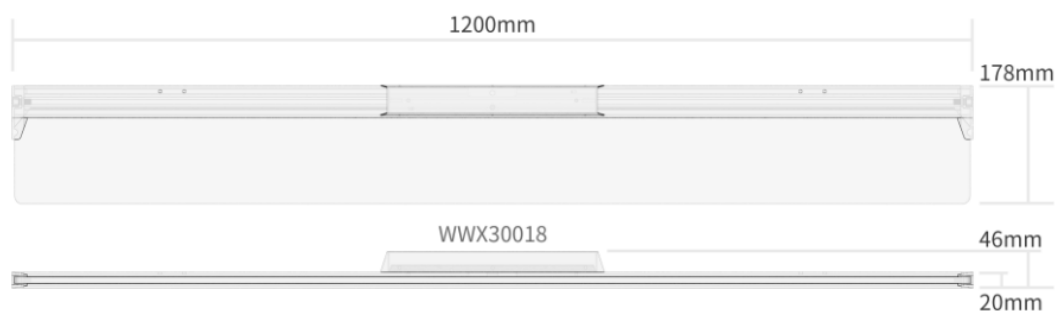

General information

Model	Order code	Product name	Power	Lumen	CCT	CRI¹	Install
WMX36010	114300211	WMX3 透明壁灯	10W	750lm	3000K	Ra>80	壁装
	114500211	WMX3 透明壁灯	10W	800lm	5000K	Ra>80	壁装
WMX39014	114300212	WMX3 透明壁灯	14W	1050lm	3000K	Ra>80	壁装
	114500212	WMX3 透明壁灯	14W	1120lm	5000K	Ra>80	壁装
WMX30018	114300213	WMX3 透明壁灯	18W	1350lm	3000K	Ra>80	壁装
	114500213	WMX3 透明壁灯	18W	1440lm	5000K	Ra>80	壁装

¹ Only Ra>80 product information listed here, if need Ra>90, please contact us

Shanghai Inlity Lighting Electronics Co., Ltd

www.inlity.com

TEL : +86-21-37620335/6/7/8

FAX : +86-21-37620339